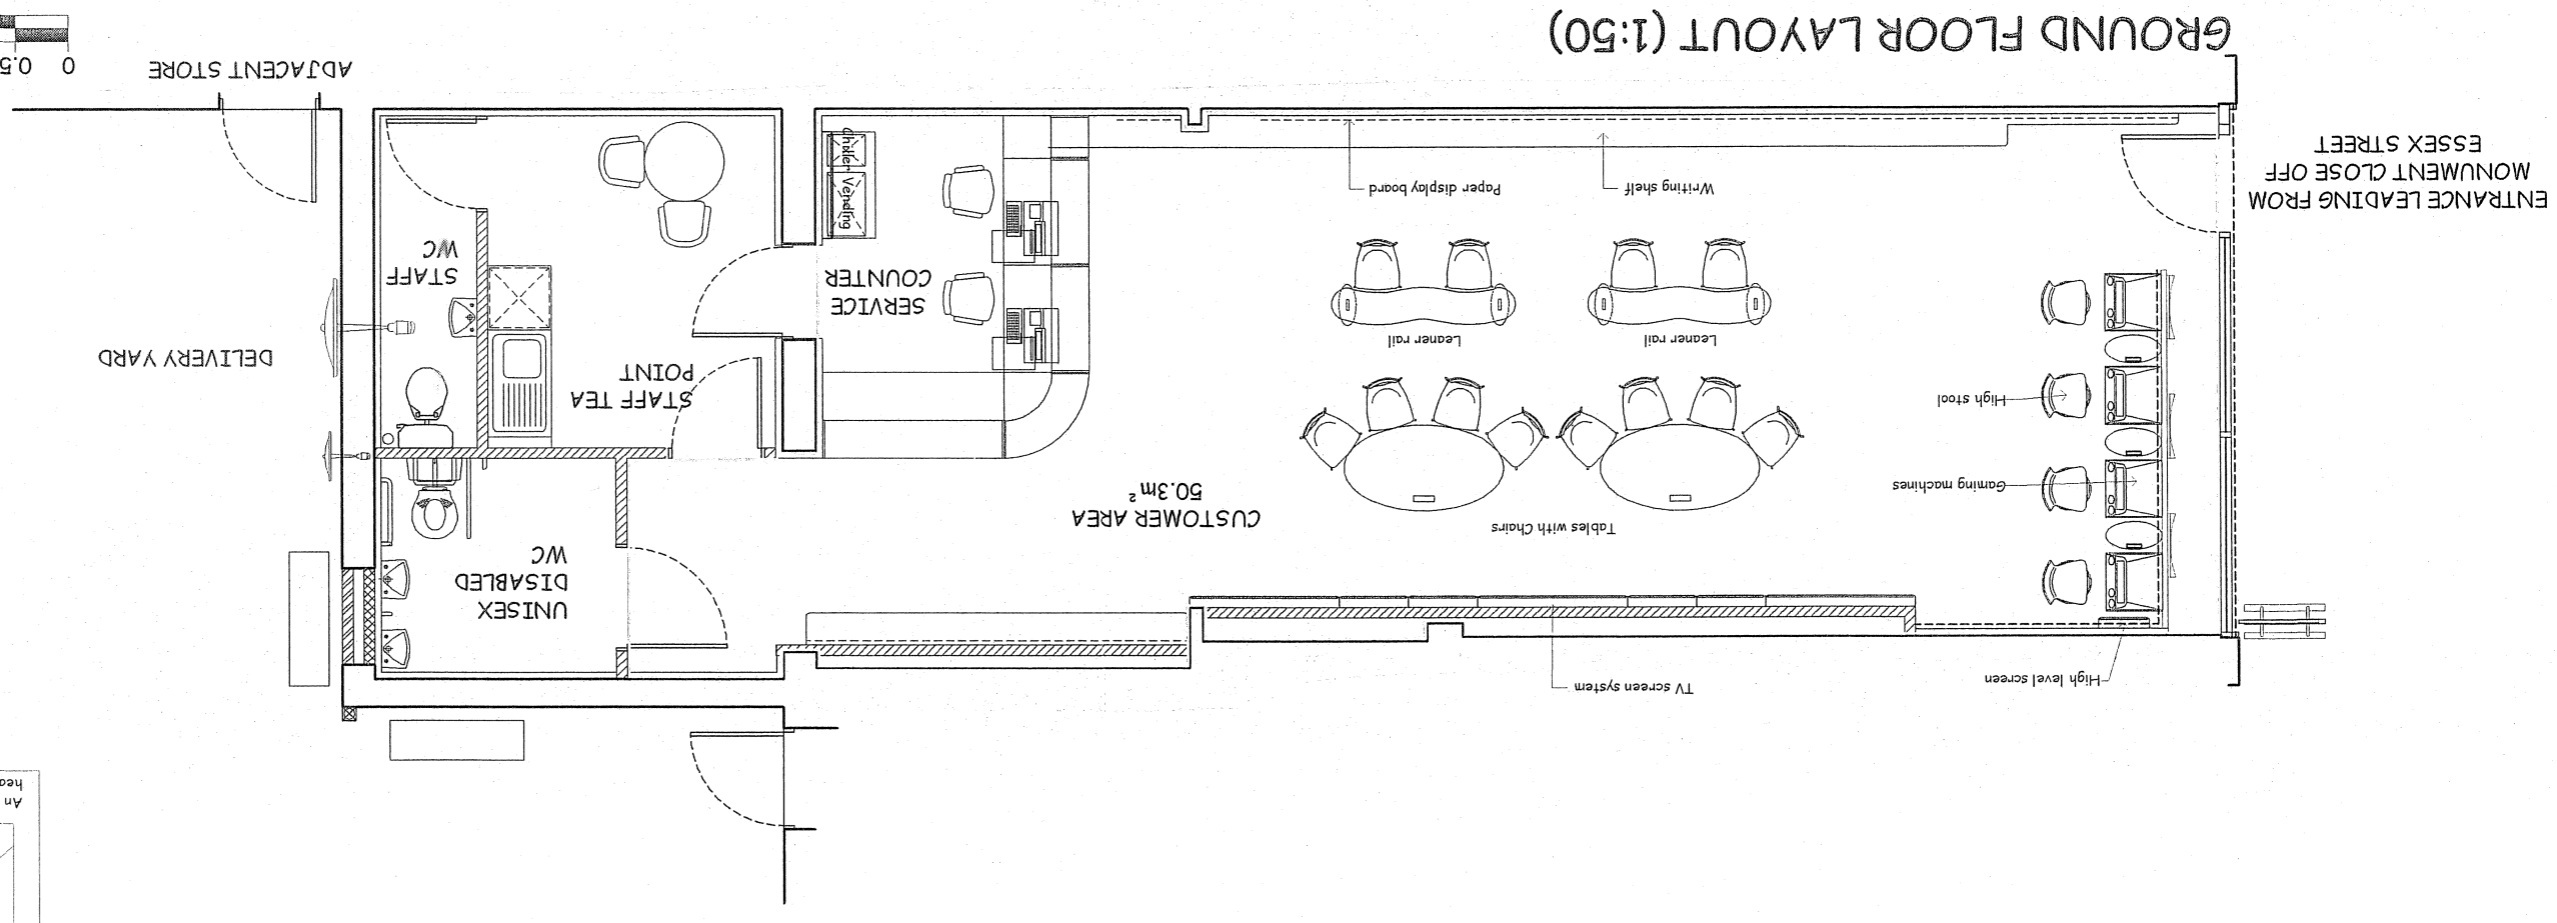

**Induction Loop Sign**

An induction loop is provided for the benefit of hearing aid users to use switch hearing aid to 'T'

GENERAL NOTES

COPYRIGHT © 2007 GALA CORAL GROUP

DO NOT SCALE FROM THIS DRAWING. ALL DIMENSIONS TO BE CHECKED ON SITE.

Drawn by: RRD5  
 Date: 17 May 2010  
 Scale: 1:50 @ A2  
 Drawing No: COR1401/LP1

Scale Bar @ 1:1250

0 10 50m

Ordnance Survey, Crown Copyright © 2008, All Rights Reserved License No. 100035607