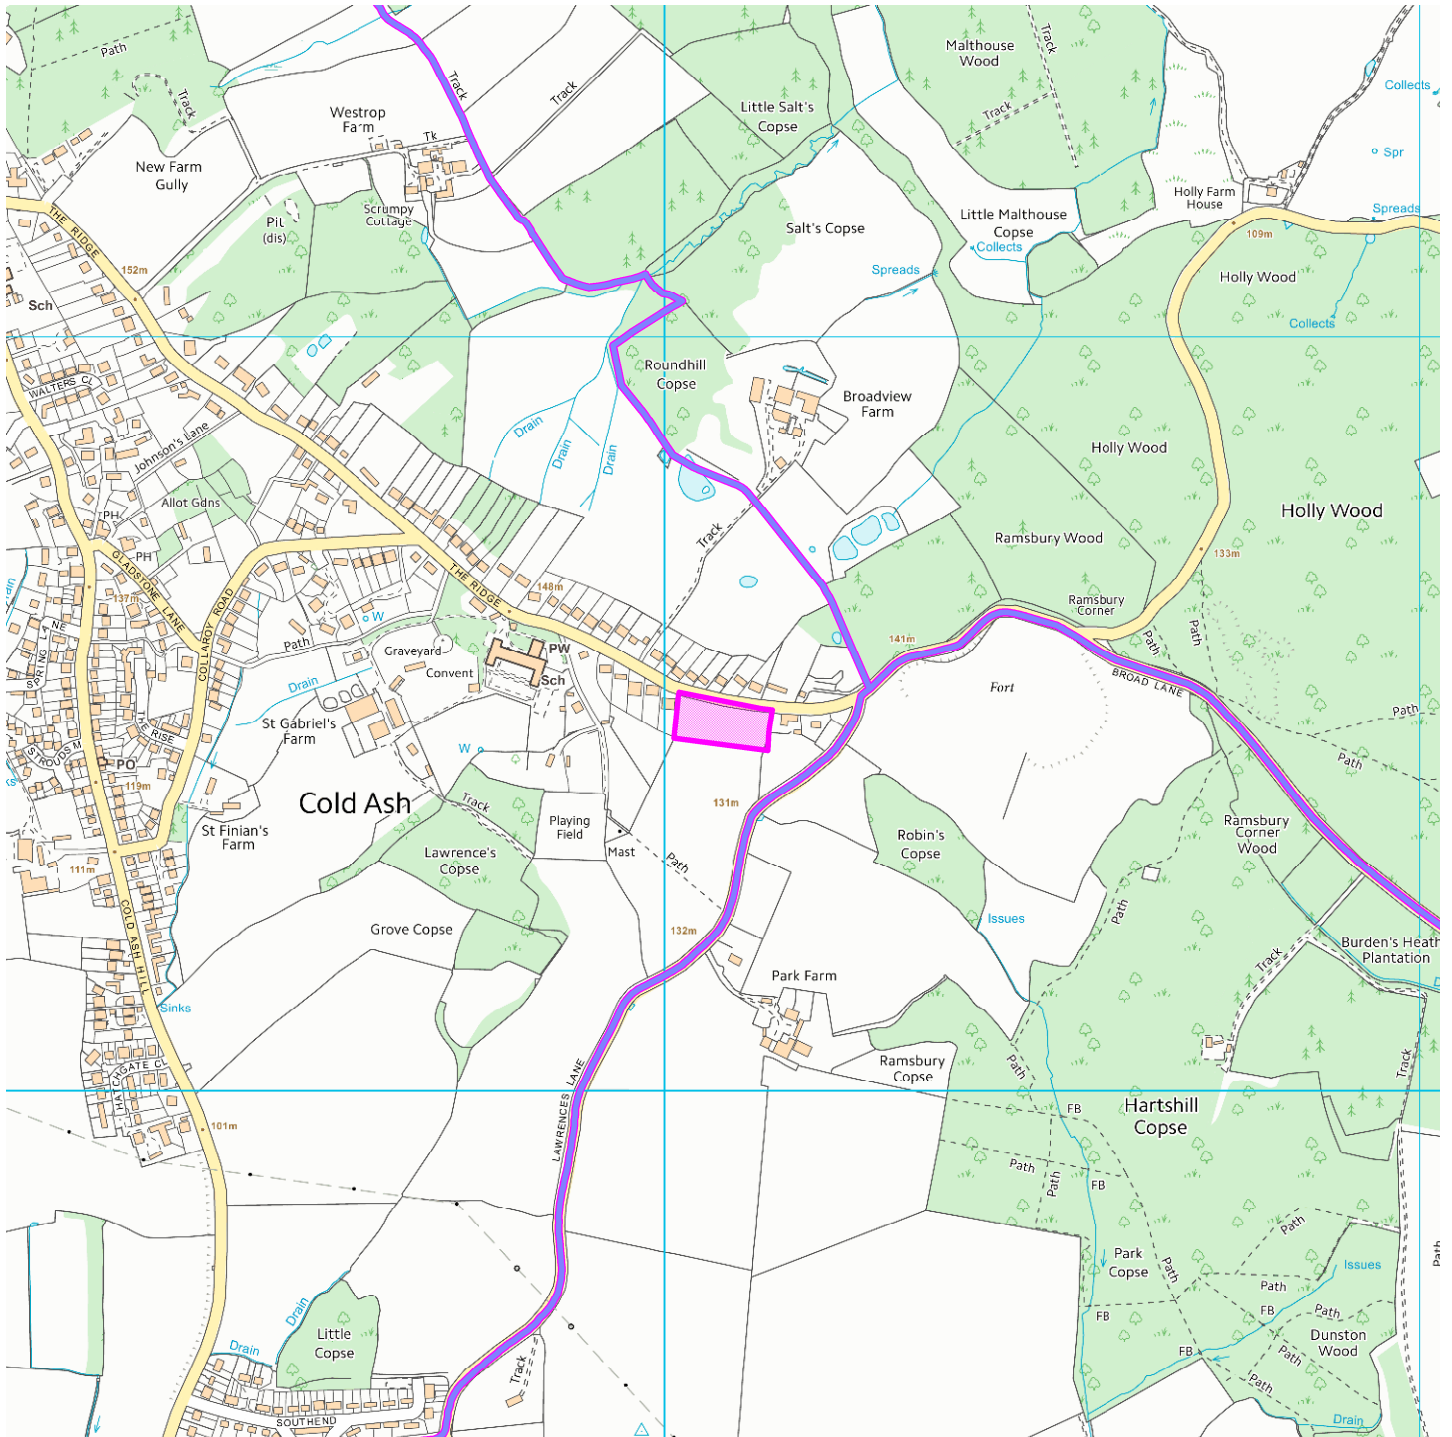

16/02529

Land Adjacent to Summerfield, The Ridge, Cold Ash

Map Centre Coordinates :

Scale : 1:10027

Reproduced from the Ordnance Survey map with the permission of the Controller of Her Majesty's Stationery Office © Crown Copyright 2003.

Unauthorised reproduction infringes Crown Copyright and may lead to prosecution or civil proceedings.

<b>Organisation</b>	West Berkshire Council
<b>Department</b>	
<b>Comments</b>	
<b>Date</b>	03 March 2017
<b>SLA Number</b>	0100024151