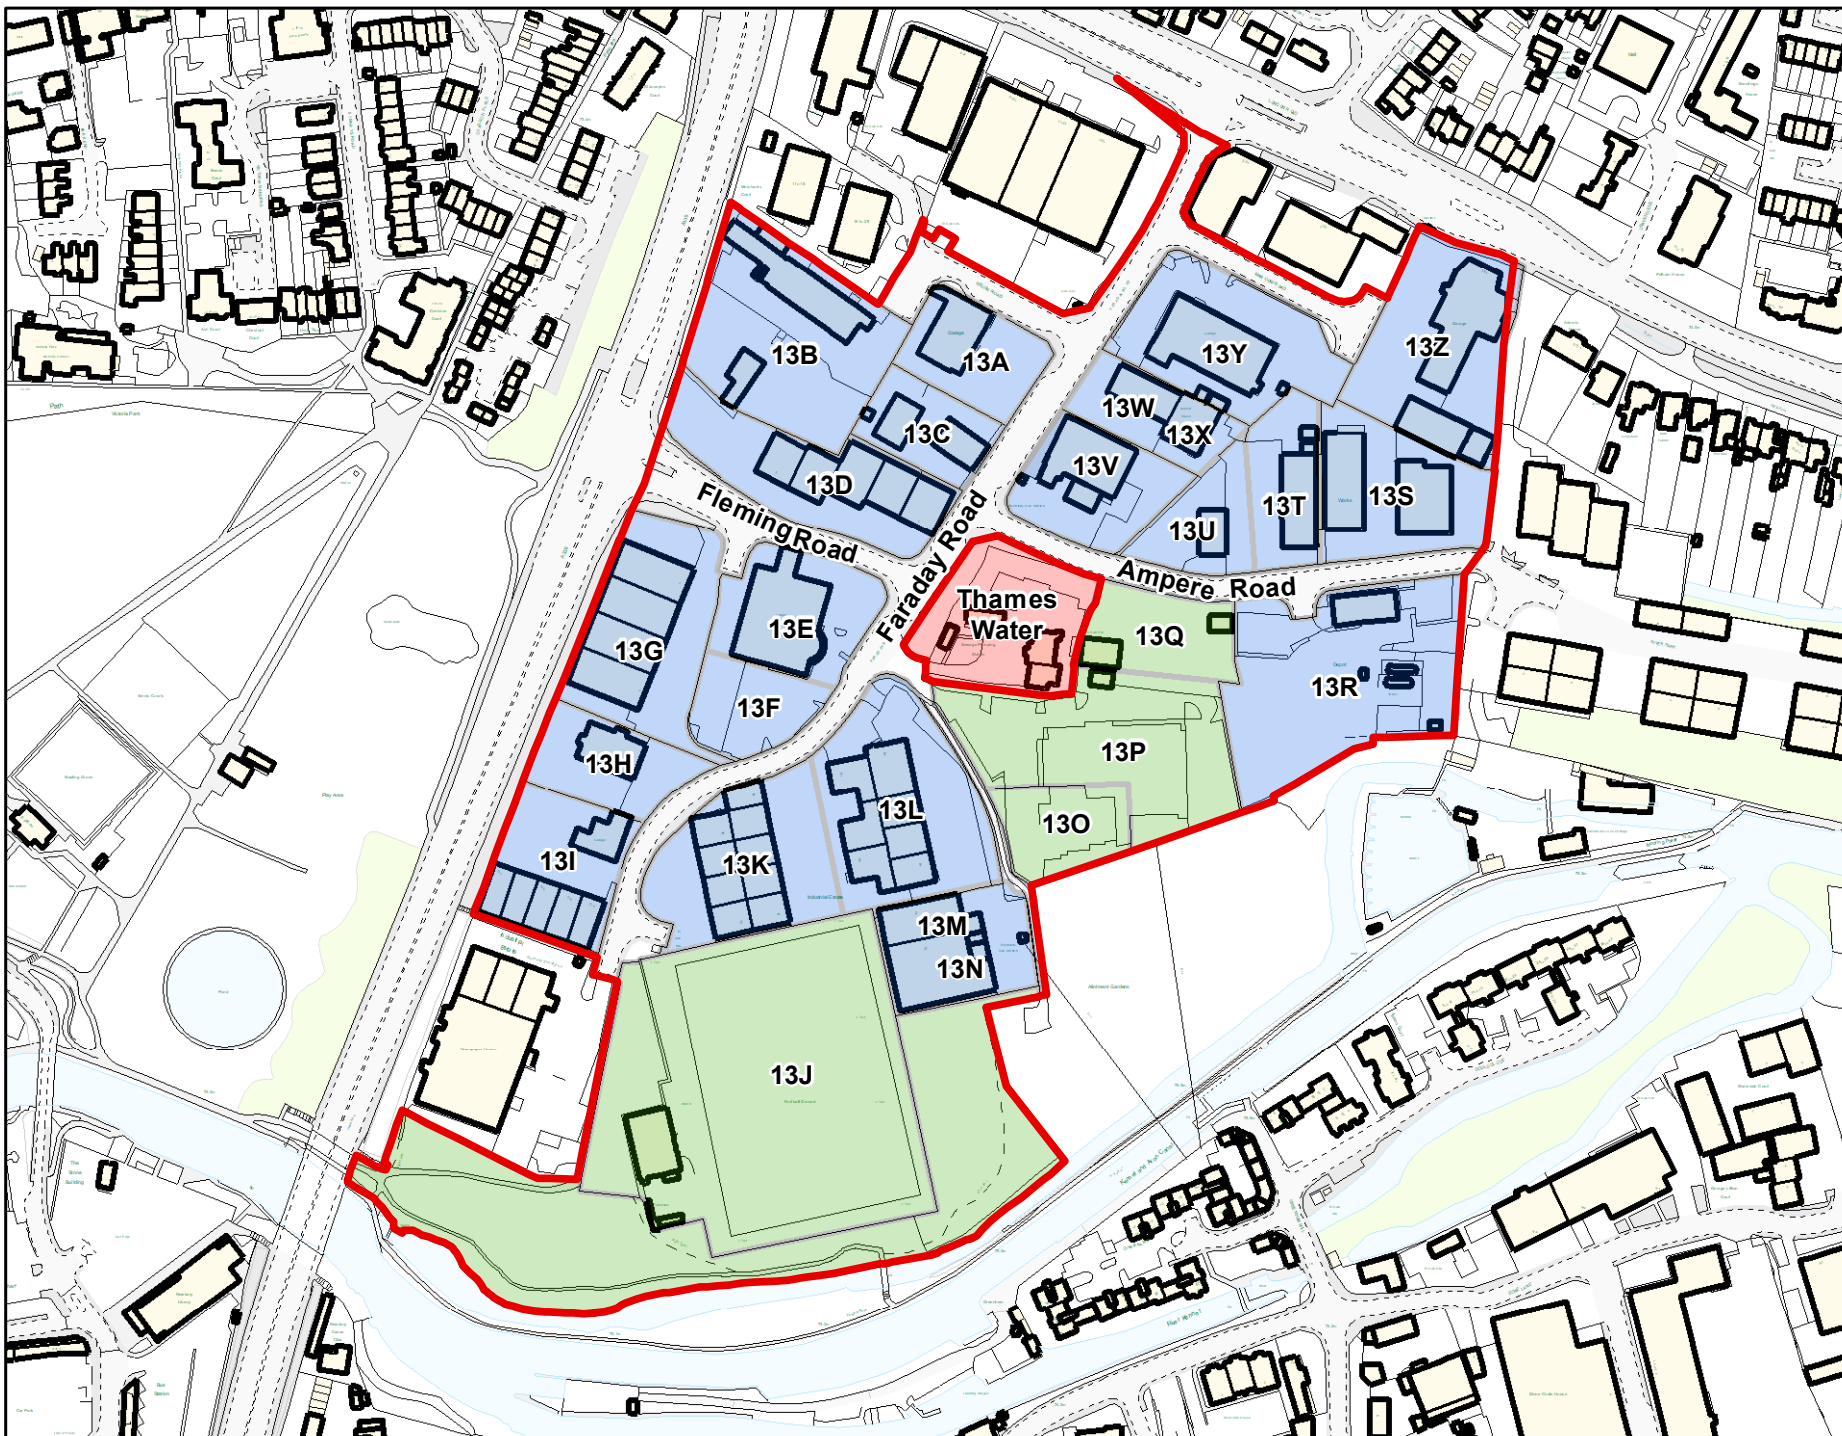

London Road Industrial Estate

Legend

-  Site Outline
-  Council Controlled
-  Leaseholder Controlled
-  Not Council Controlled

© Crown copyright and database rights 2022. West Berkshire District Council 0100024151.