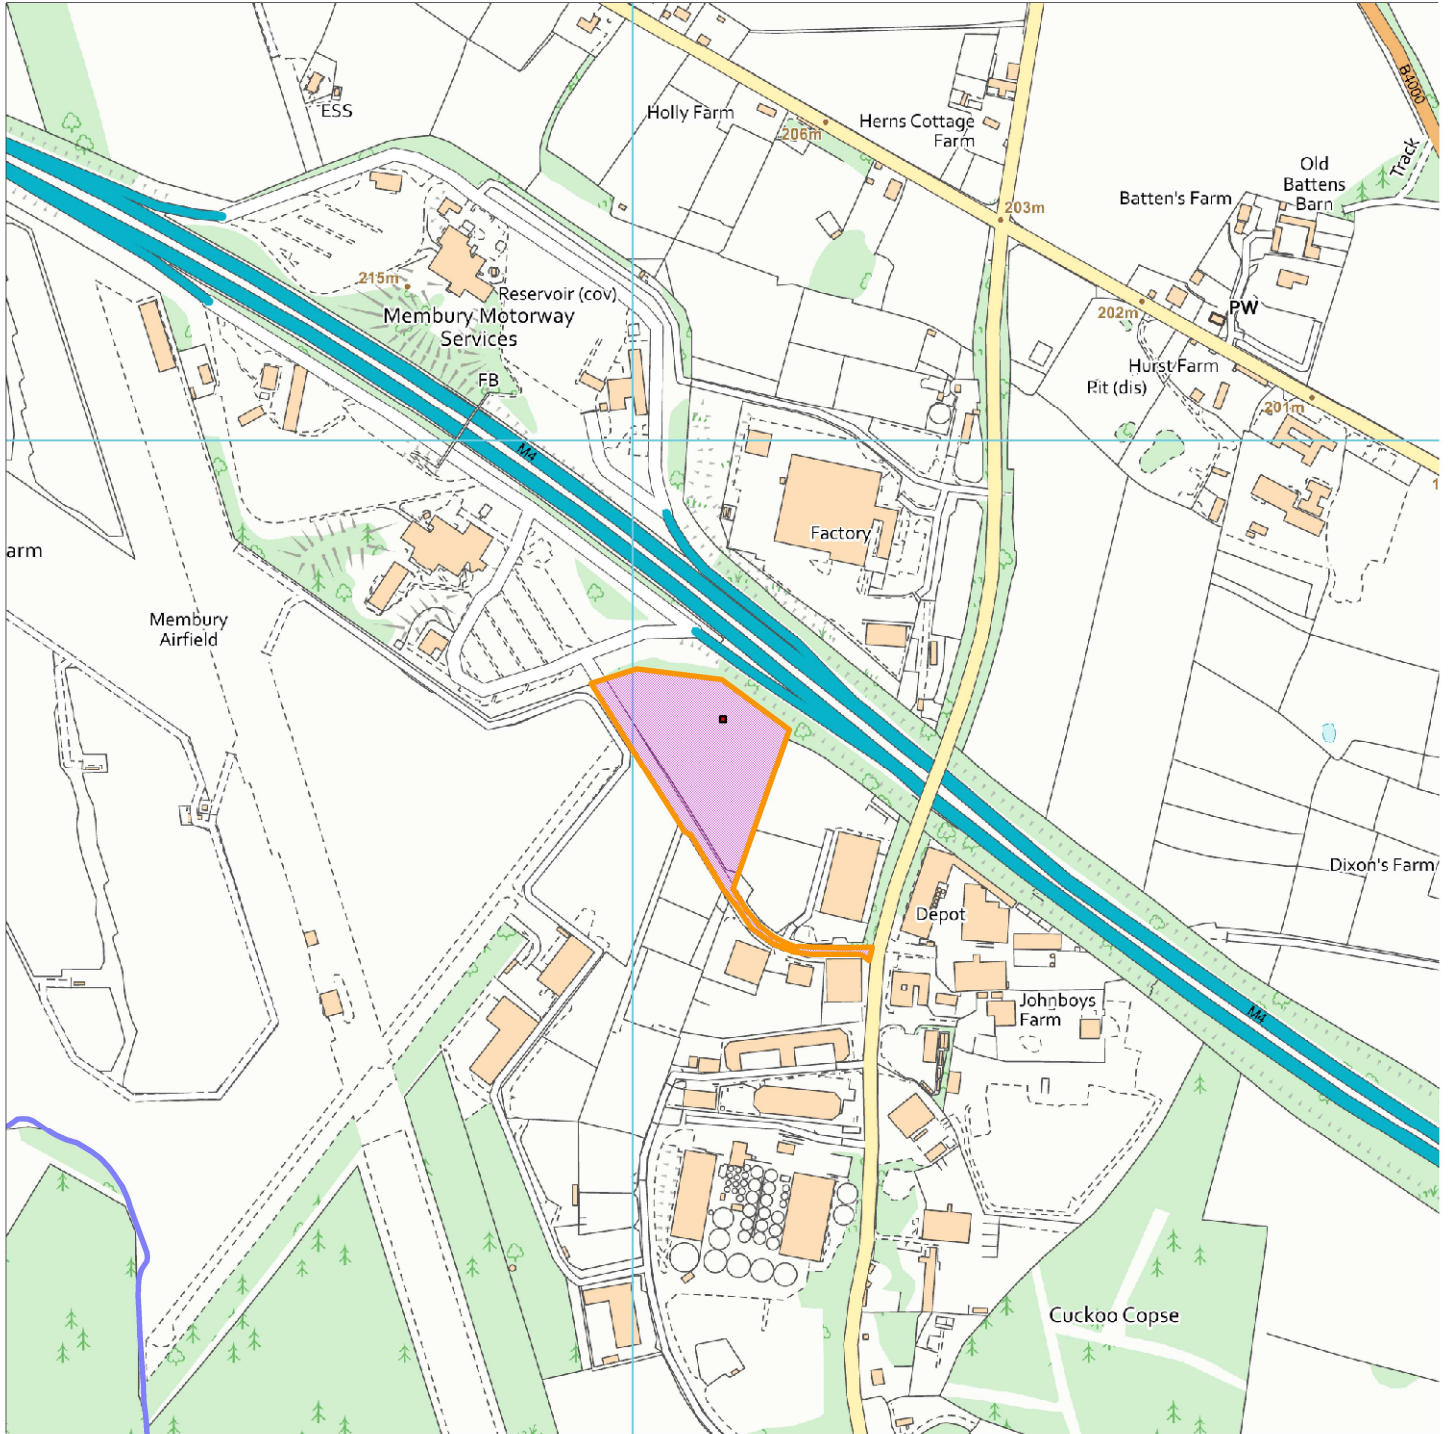

Land Adjacent to M4, Membury Airfield, Ramsbury Road, Lambourn Woodland

Map Centre Coordinates :

Scale : 1:6639

Reproduced from the Ordnance Survey map with the permission of the Controller of Her Majesty's Stationery Office © Crown Copyright 2003.

Unauthorised reproduction infringes Crown Copyright and may lead to prosecution or civil proceedings .

Organisation	West Berkshire Council
Department	
Comments	Not Set
Date	17 August 2022
SLA Number	0100024151