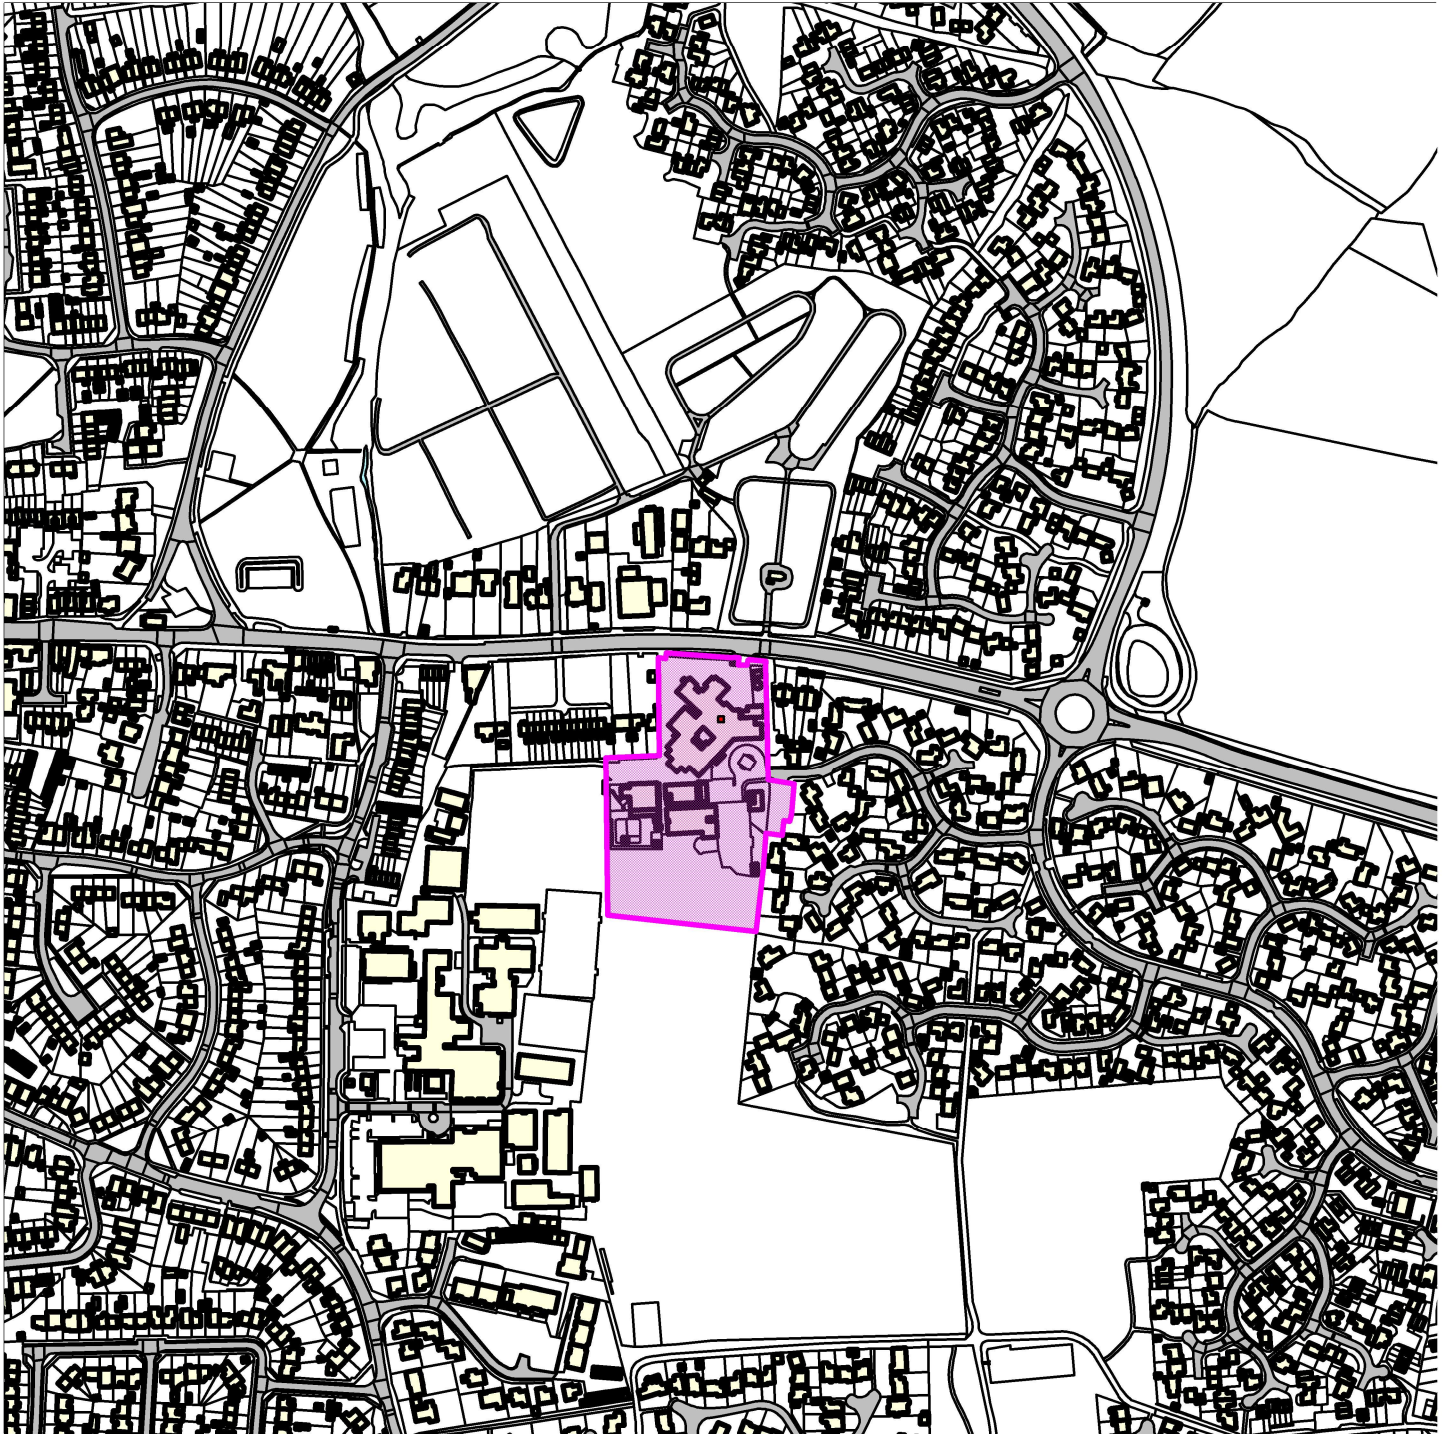

22/02533/REG4

Francis Baily Primary School, Skillman Drive, Thatcham, RG19 4GG

Map Centre Coordinates :

Scale : 1:4951

Reproduced from the Ordnance Survey map with the permission of the Controller of Her Majesty's Stationery Office © Crown Copyright 2003.

Unauthorised reproduction infringes Crown Copyright and may lead to prosecution or civil proceedings .

Organisation	West Berkshire Council
Department	
Comments	Not Set
Date	22 June 2023
SLA Number	0100024151