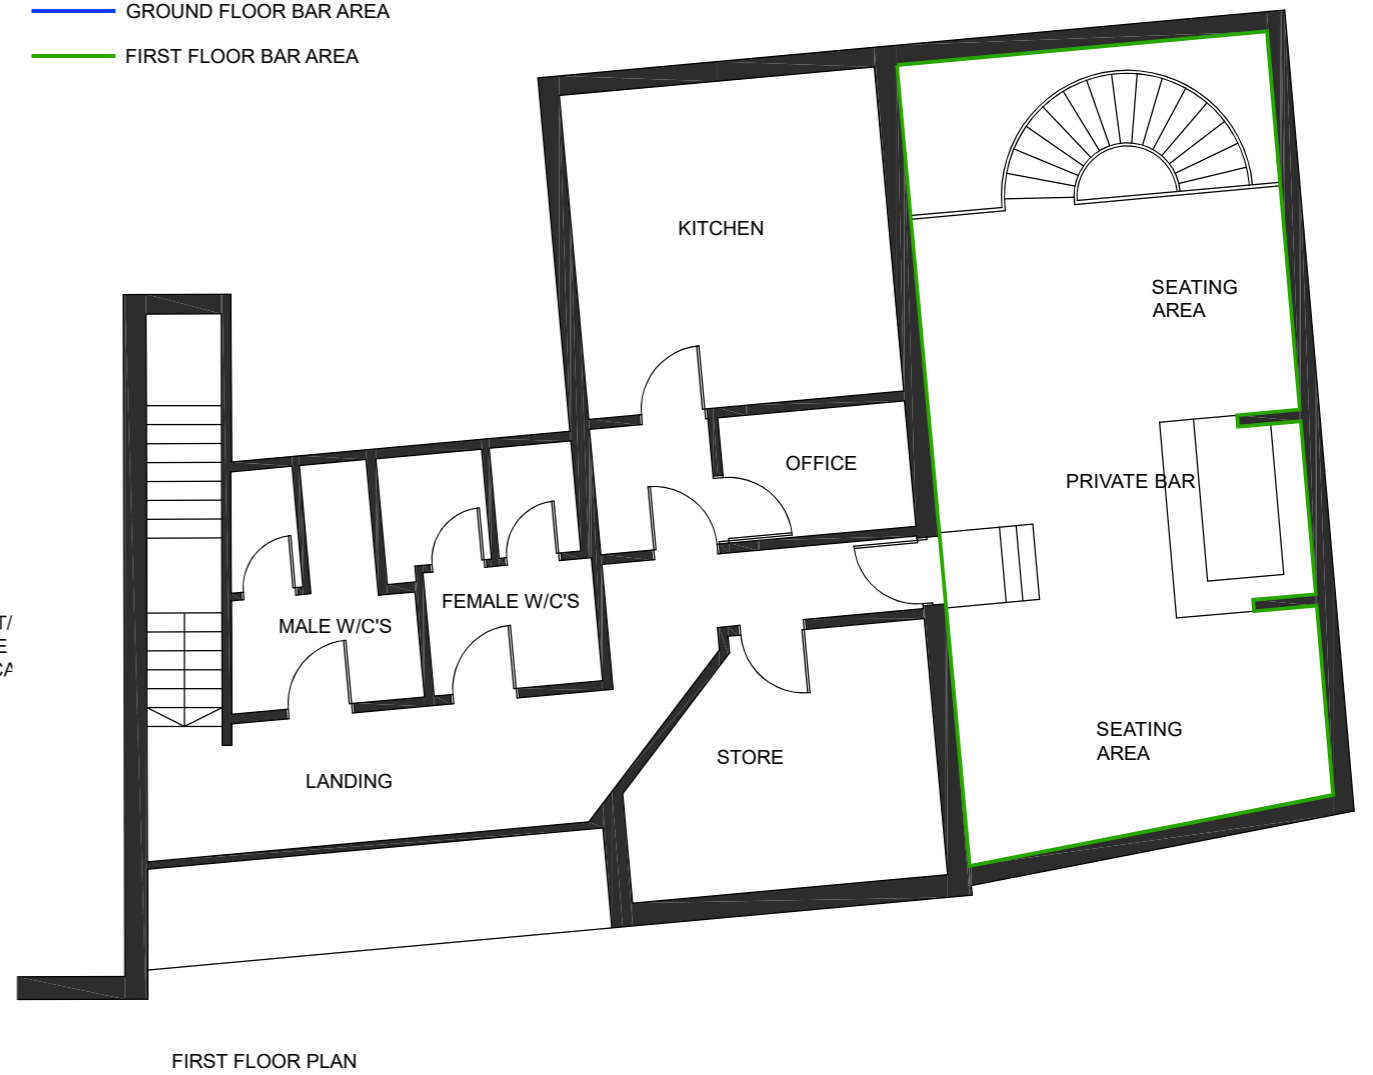

- KEY:
- BOUNDARY OF BUILDING
 - GROUND FLOOR BAR AREA
 - FIRST FLOOR BAR AREA

Reloaded Nightclub
 7-9 Wharf Street,
 Newbury,
 RG14 5AN

Proposed Floor Plans, 1:100 @ A3
 2023-RN-001A
 Nov 2023